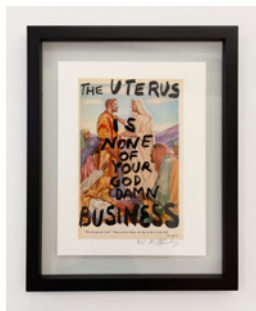

Karen Finley

The Uterus Is None of Your God Damn Business, 2023

Giclee archival print on 100% cotton paper
11 x 8.5 inches paper size (27.94 x 21.59 cm)
9 x 6 inches image size (22.86 x 15.24 cm)
Edition of 15