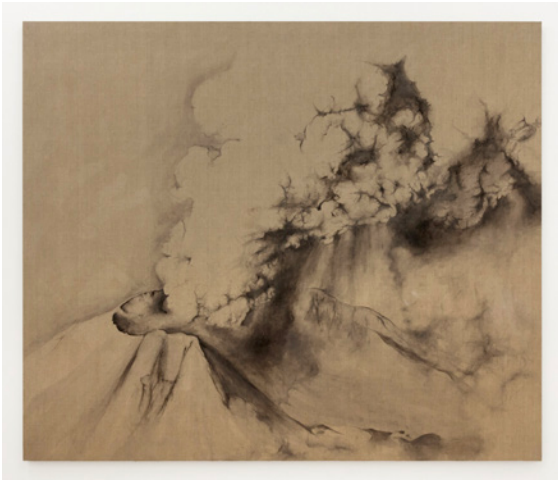

Shaqayeq Arabi

Imprinted I, 2023
Mixed media on canvas
9.75 x 7.75 inches (24.77 x 19.69 cm)

Shaqayeq Arabi

Imprinted III, 2023
Mixed media on canvas
13 x 4 inches (33.02 x 10.16 cm)

signs and symbols

Sarah Anderson

On my volcano grows the grass, 2022
Ink, pencil, gouache and acrylic on linen
66 x 78 inches (167.64 x 198.12 cm)
SS-SAN-22-01

Jeewi Lee

Silencescape_07, 2022
Soap block with ash, charcoal and organic oils
21 x 14 x 2 inches (53.5 x 37.5 x 5 cm) framed