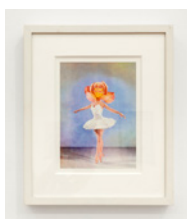

Linder

Untitled (Ballet photomontage), 2006
Photomontage on paper
11.5 x 9.75 inches (29.21 x 24.77 cm) framed
Unique